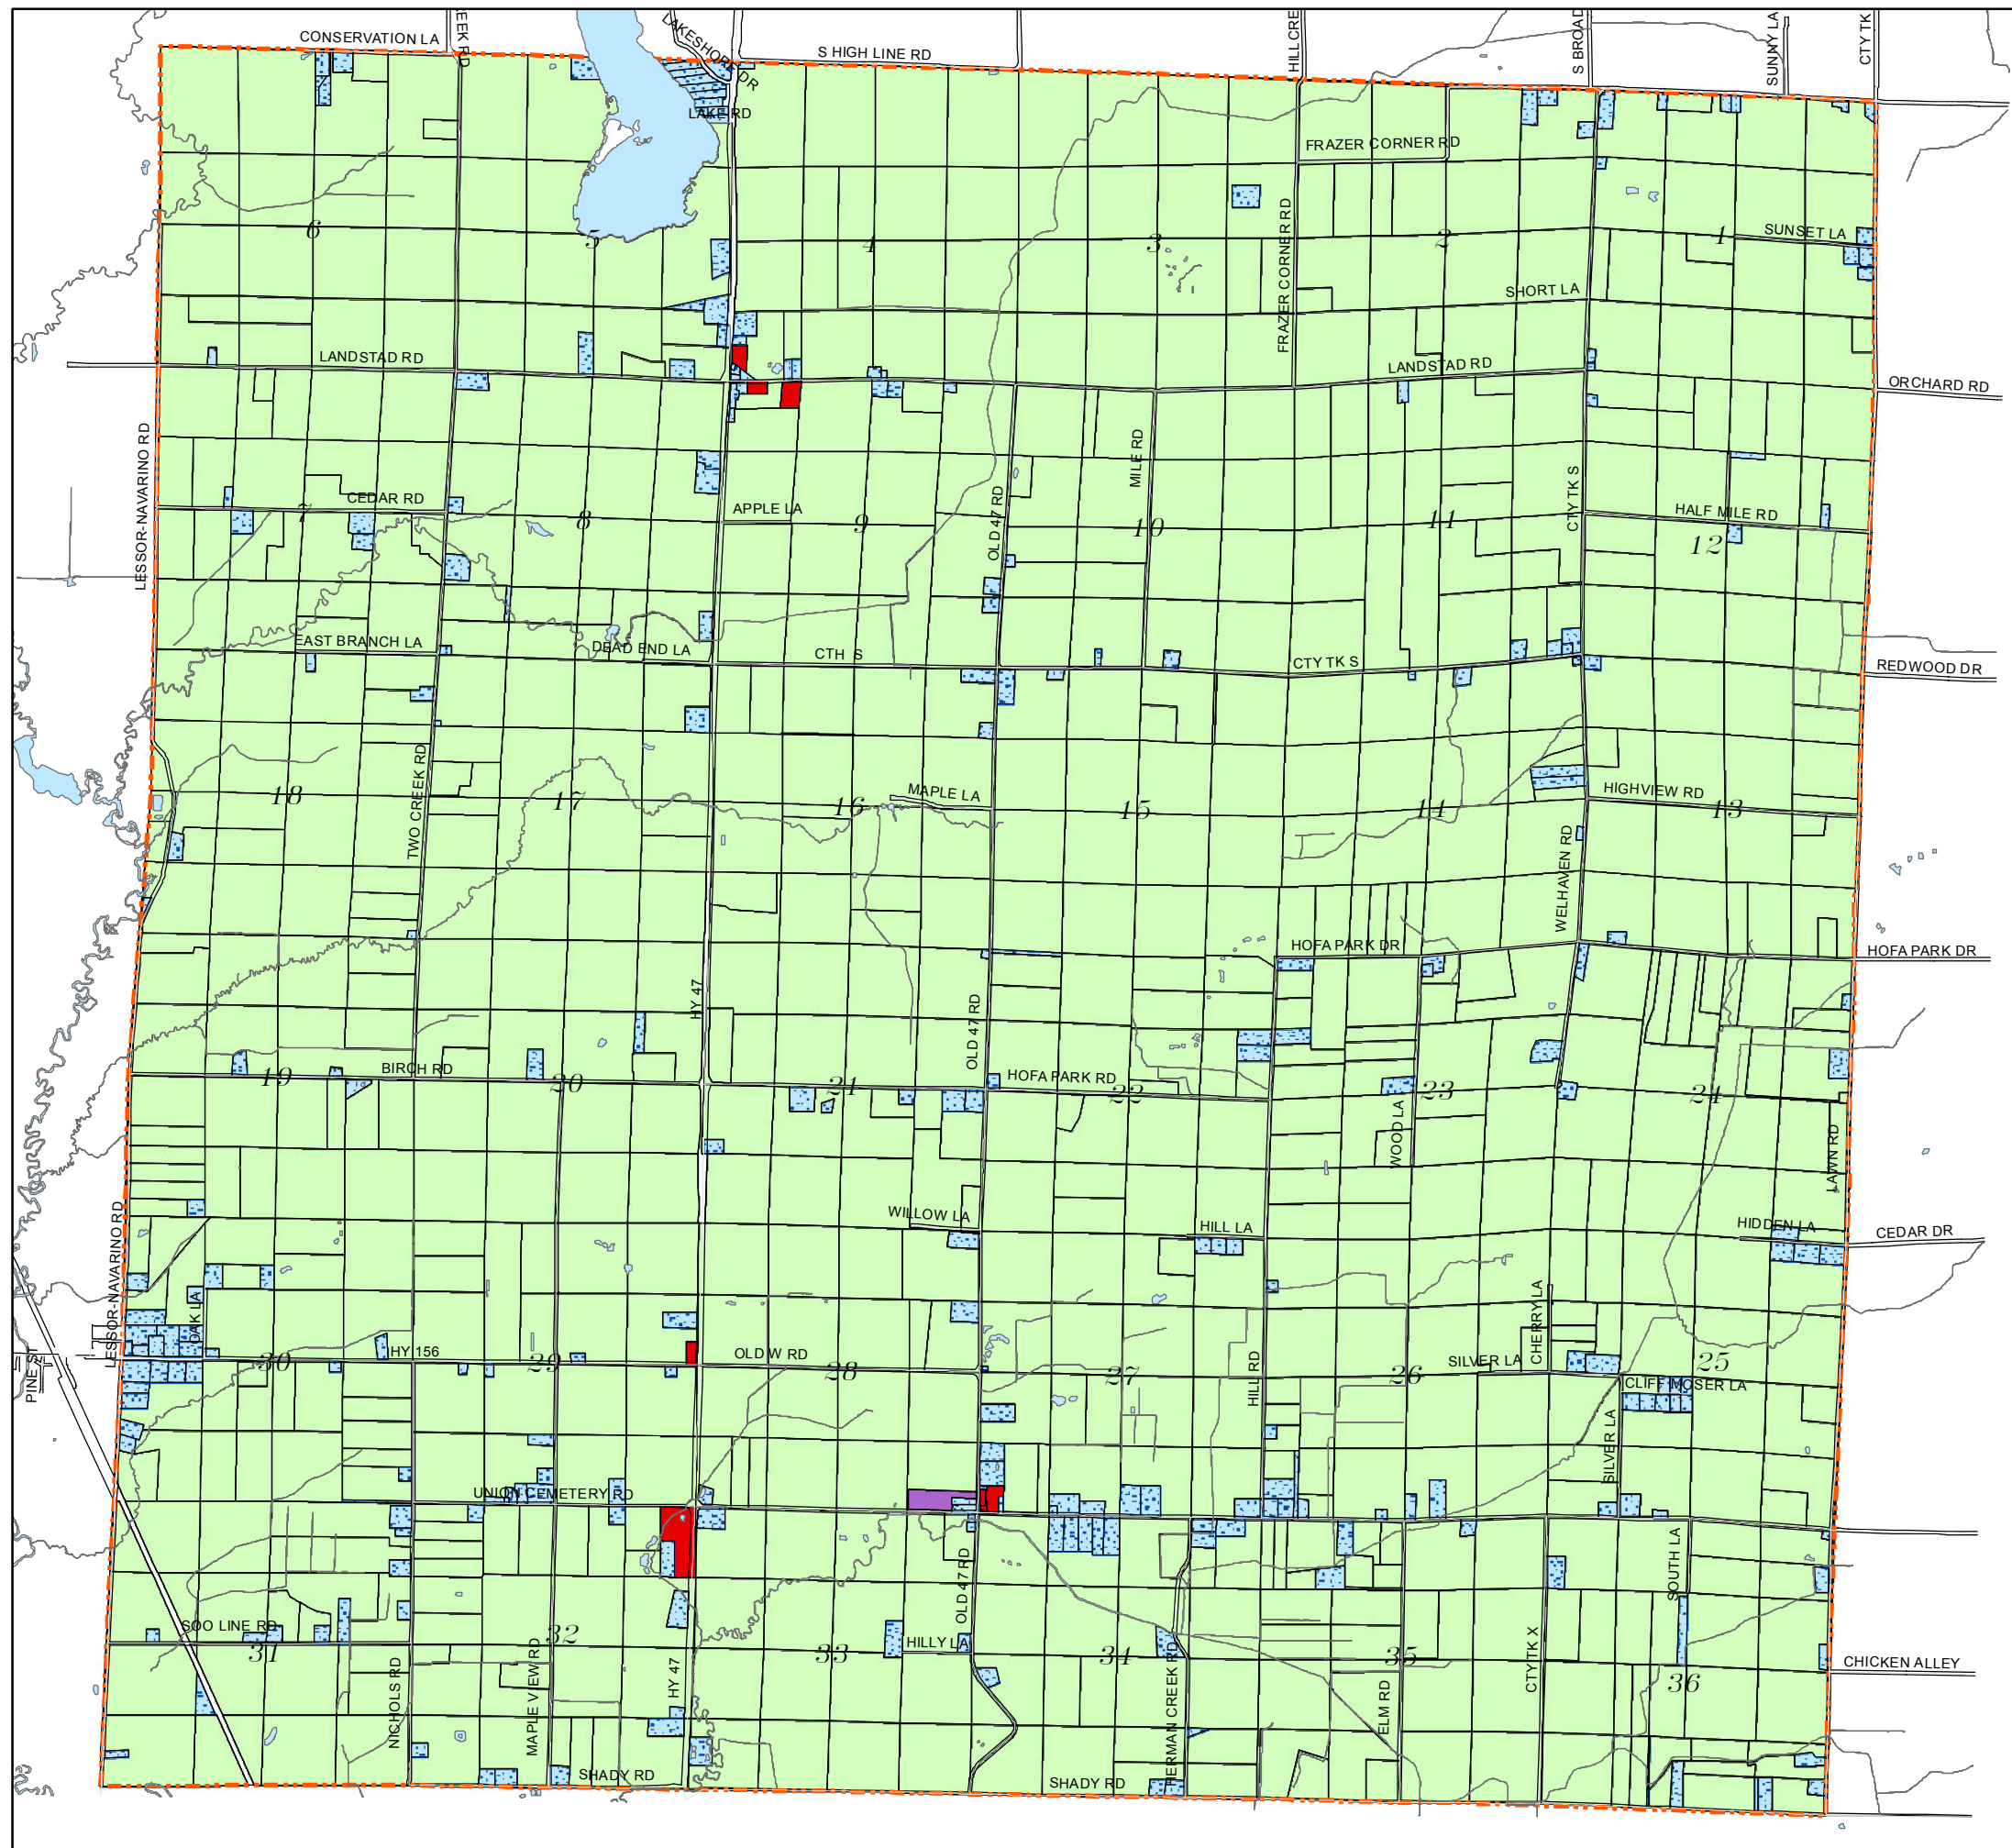

# Town of Lessor

## Shawano County, Wisconsin

# Zoning

#### Zoning Districts

- OAR Open Lands, Agricultural and Residential
- A-R Agricultural Residential
- C-G Commercial General
- M Manufacturing

The base map was created with data from the Shawano County Information Services Department who in no event assumes any liability regarding fitness of use of the information and any application by others, is the responsibility of the user.